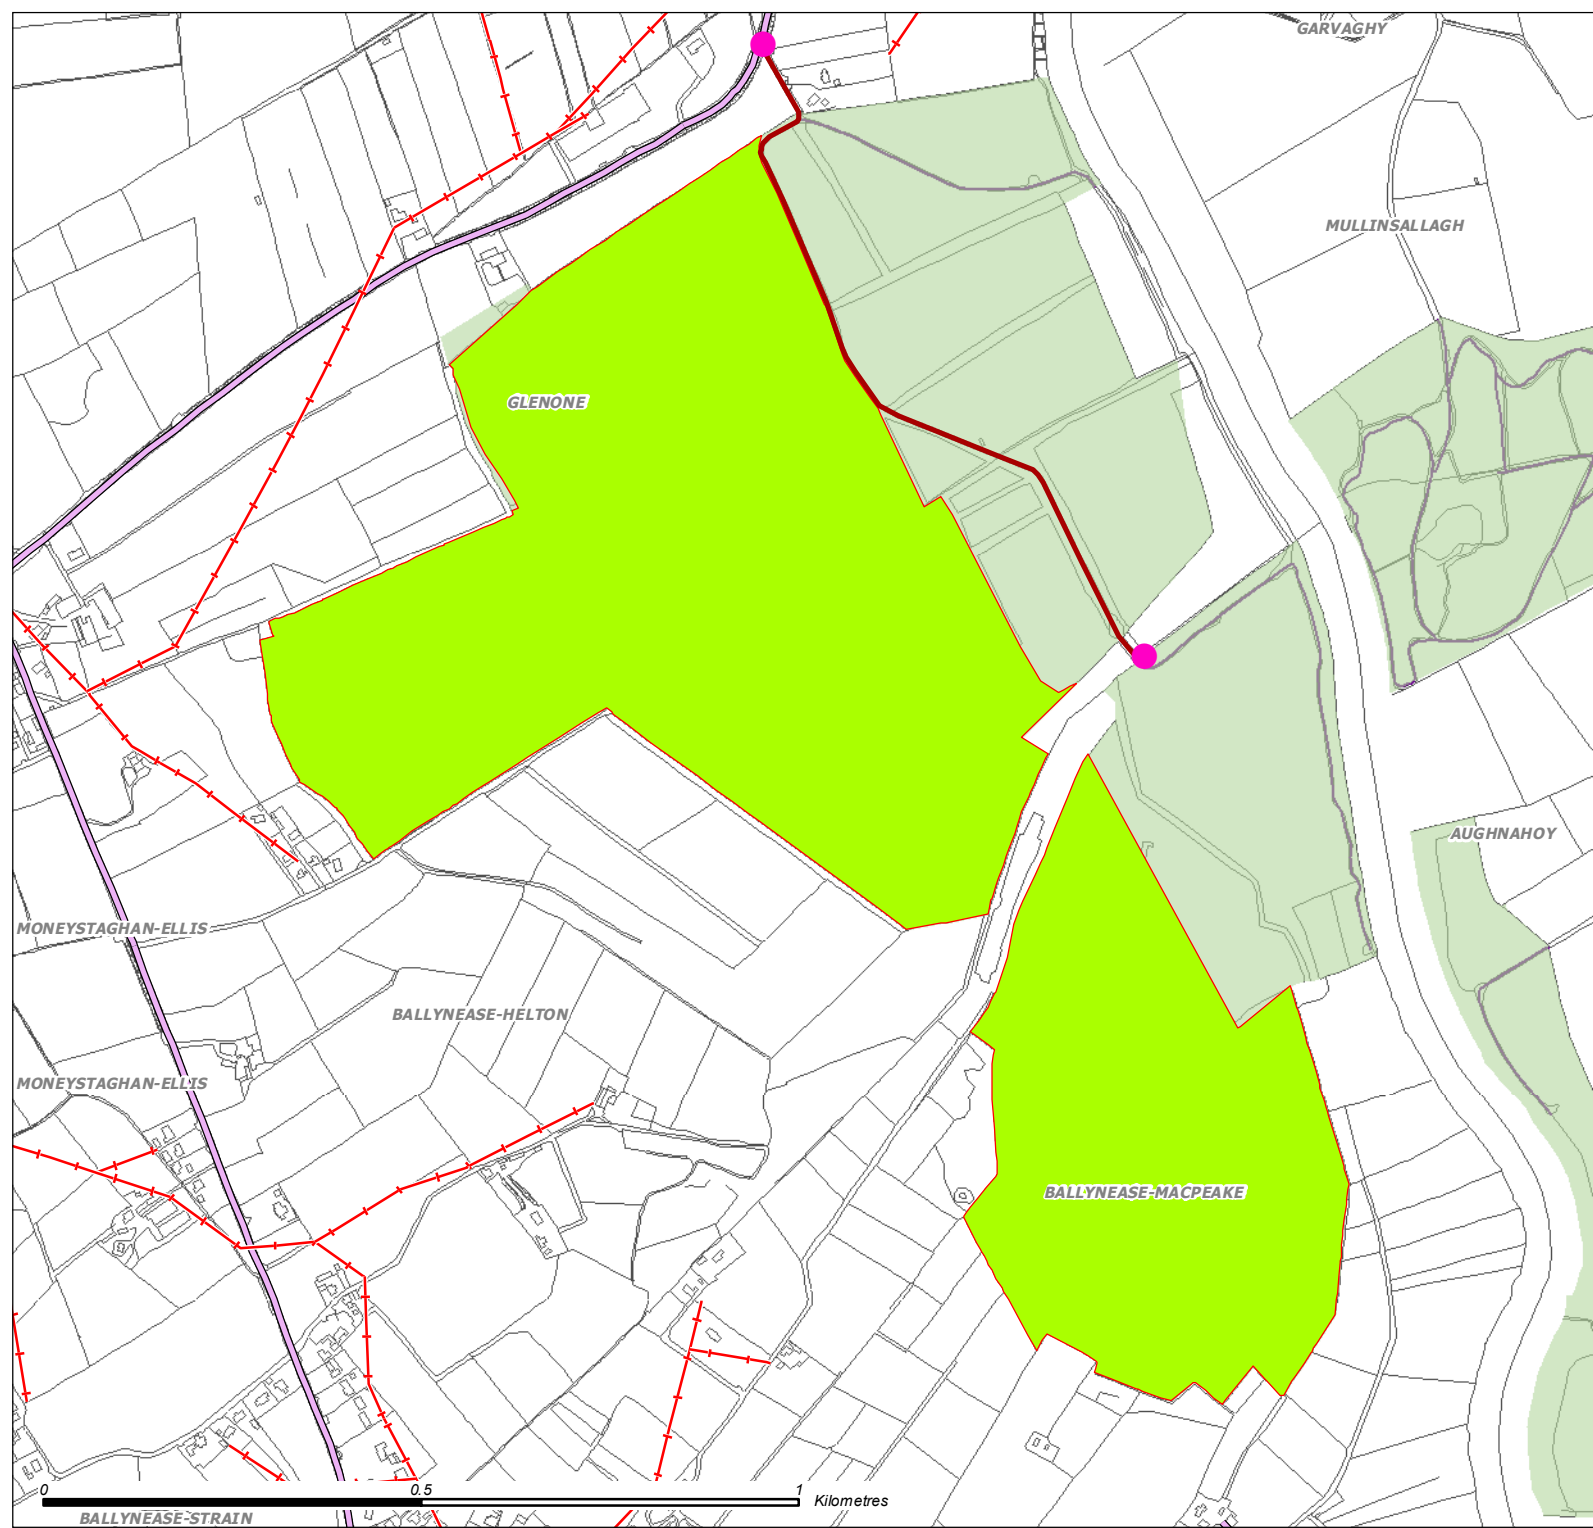

42

SHOOTING LICENCE
PORTGELNONE FOREST
(GLENONE)

-  Access point
-  Permitted vehicular access
-  NIE Powerline
-  County road
-  Area for shooting 83.2 ha
-  Other FS ownership

FOREST SERVICE

An Agency within the Department of
**Agriculture, Environment
and Rural Affairs**
www.dera-ni.gov.uk